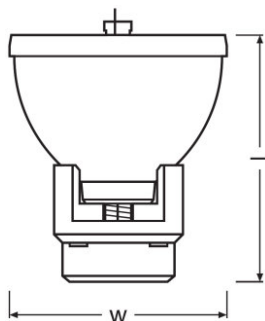

Product datasheet

Technical data

Electrical data

Nominal wattage	280.00 W
Nominal current	4 A
Ignition voltage	2.5 kVp
Nominal voltage	70.0 V

Photometrical data

Nominal luminous flux	11500 lm
Color temperature	7800 K
Color rendering index Ra	78
Maximum color temperature	7800 K

Light technical data

Focal length	35.5 mm
Aperture window, maximum	5x3.8 mm

Dimensions & weight

Diameter	51.0 mm
Length	54.5 mm
Arc length	0.9 mm

Lifespan

Lifespan	2000 h
----------	--------

Capabilities

Burning position	Any
Cooling	Forced