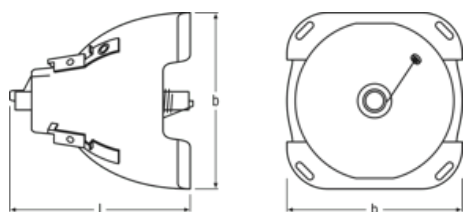

Product datasheet

Technical data

Electrical data

Nominal wattage	330.00 W
Nominal current	5 A
Ignition voltage	2.5 kVp
Nominal voltage	65.0 V

Photometrical data

Nominal luminous flux	18000 lm
Color temperature	7400 K
Color rendering index Ra	86
Maximum color temperature	7400 K

Light technical data

Focal length	31.0 mm
Aperture window, maximum	8.0 mm

Dimensions & weight

Diameter	56.0 mm
Length	63.0 mm
Arc length	1.0 mm

Lifespan

Lifespan	1500 h
----------	--------

Additional product data