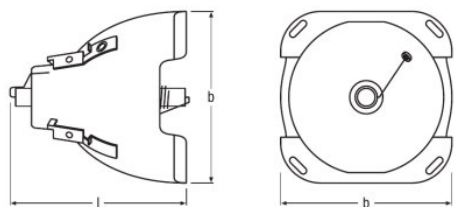

Product datasheet

Technical data

Electrical data

Nominal wattage	330.00 W
Nominal current	5 A
Ignition voltage	2.5 kVp
Nominal voltage	65.0 V

Photometrical data

Nominal luminous flux	18000 lm
Color temperature	7400 K
Color rendering index Ra	86
Maximum color temperature	7400 K

Light technical data

Focal length	31.0 mm
Aperture window, maximum	8.0 mm

Dimensions & weight

Diameter	56.0 mm
Length	63.0 mm
Arc length	1.0 mm

Lifespan

Lifespan	1500 h
----------	--------

Capabilities

Burning position	Any
Cooling	Forced