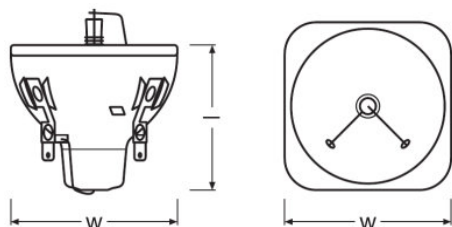

Product datasheet

Technical data

Electrical data

Nominal wattage	132.00 W
Nominal current	1.8 A
Ignition voltage	2.5 kVp
Nominal voltage	62.0 V

Photometrical data

Nominal luminous flux	5150 lm
Color temperature	9200 K
Color rendering index Ra	60
Maximum color temperature	9200 K

Light technical data

Focal length	37.7 mm
Aperture window, maximum	5x3.8 mm

Dimensions & weight

Diameter	46.0 mm
Length	max. 44 mm
Arc length	1.0 mm

Lifespan

Lifespan	6000 h
----------	--------

Capabilities