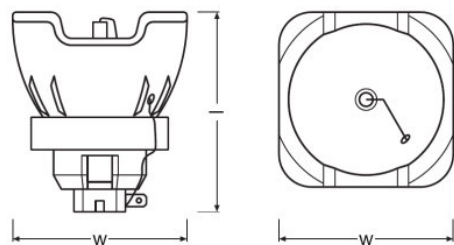

#### Light technical data

Focal length	41.0 mm
Aperture window, maximum	8.0 mm

#### Dimensions & weight

Diameter	58.0 mm
Length	71.0 mm
Arc length	1.3 mm