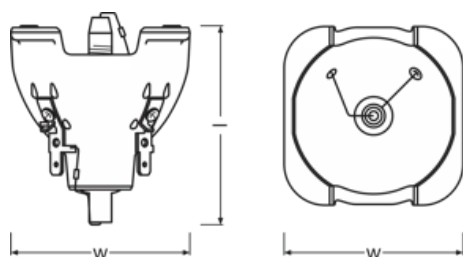

### Technical data

#### Dimensions & weight

Diameter	56.0 mm
Length	63.0 mm
Arc length	1.3 mm