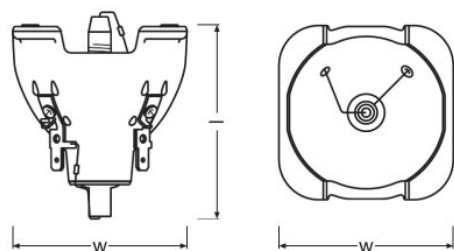

Dimensions & weight

Diameter	56.0 mm
Length	63.0 mm
Arc length	1.3 mm

Lifespan

Lifespan	1500 h
----------	--------

Capabilities

Burning position	Any
------------------	-----

Product datasheet

Safety advice