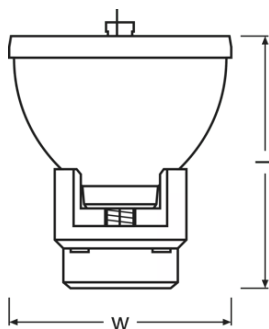

Dimensions & weight

Diameter	60.0 mm
Length	67.0 mm
Arc length	1.3 mm

Lifespan

Lifespan	1500 h
----------	--------

Additional product data

Category	CORE
----------	------

Capabilities

Burning position	Any
Working distance	59 mm