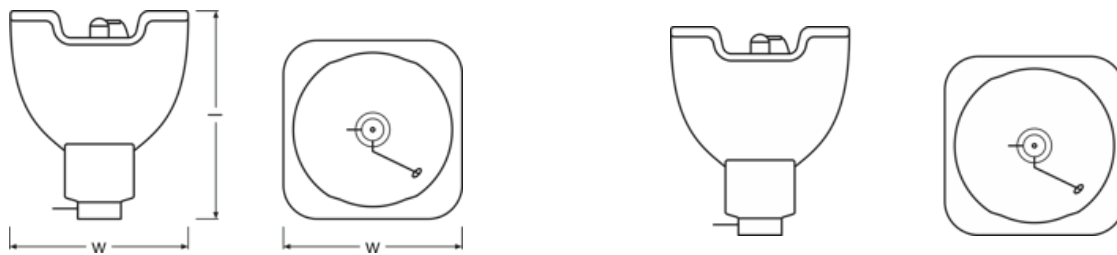

Product datasheet

Technical data

Electrical data

Nominal wattage	371.00 W
Nominal current	5 A
Nominal voltage	70.0 V

Photometrical data

Nominal luminous flux	18300 lm
Color temperature	7650 K
Color rendering index Ra	85

Dimensions & weight

Diameter	58.0 mm
Length	72.0 mm
Arc length	1.1 mm

Lifespan

Lifespan	1500 h
----------	--------

Additional product data

Category	VALUE
----------	-------

Capabilities

Burning position	Any
Working distance	31.4 mm