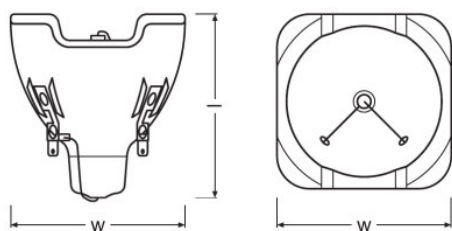

Dimensions & weight

Diameter	58.0 mm
Length	72.0 mm
Arc length	1.2 mm

Lifespan

Lifespan	1500 h
----------	--------

Capabilities

Burning position	Any
------------------	-----

Product datasheet

Safety advice