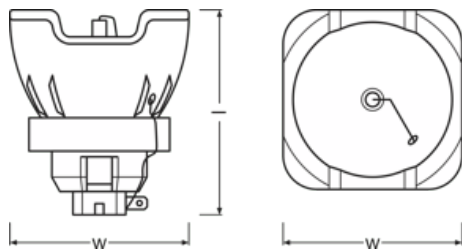

Product datasheet

Technical data

Electrical data

Nominal wattage	470.00 W
Nominal current	5.3 A
Nominal voltage	83.0 V

Photometrical data

Nominal luminous flux	19500 lm
Color temperature	7500 K
Color rendering index Ra	80

Dimensions & weight

Diameter	60.0 mm
Length	67.0 mm
Arc length	1.3 mm

Lifespan

Lifespan	1500 h
----------	--------

Additional product data

Category	CUSTOMIZED
----------	------------

Capabilities

Burning position	Any
Working distance	48 mm