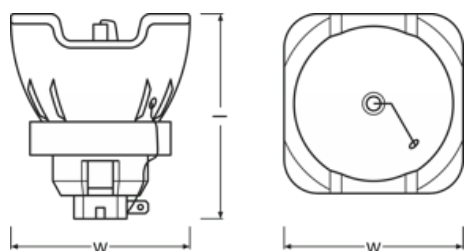

Product datasheet

Technical data

Electrical data

Nominal wattage	470.00 W
Nominal current	53 A
Nominal voltage	83.0 V

Photometrical data

Nominal luminous flux	20500 lm
Color temperature	7000 K
Color rendering index Ra	80

Dimensions & weight

Diameter	58.0 mm
Length	71.0 mm
Arc length	1.3 mm

Lifespan

Lifespan	1500 h
----------	--------

Additional product data

Category	CORE
----------	------

Capabilities

Burning position	Any
Working distance	41 mm