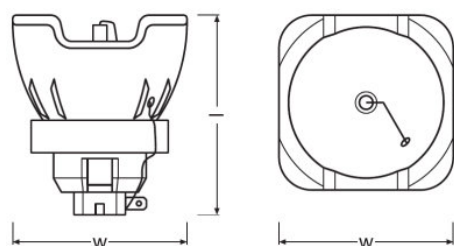

### Technical data

#### Dimensions & weight

Diameter	65.0 mm
Length	60.0 mm
Arc length	1.3 mm