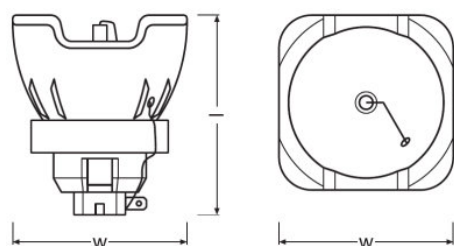

Product datasheet

Technical data

Electrical data

Nominal wattage	440.00 W
Nominal current	4.4 A
Nominal voltage	75.0 V

Photometrical data

Nominal luminous flux	22800 lm
Color temperature	7000 K
Color rendering index Ra	80

Dimensions & weight

Diameter	11.8 mm
Length	71.0 mm
Arc length	1.3 mm

Lifespan

Lifespan	1500 h
----------	--------

Capabilities

Burning position	Any
------------------	-----

Certificates & standards

EEI – Energy Label	A
--------------------	---

Logistical Data

Product code	Product description	Packaging unit (Pieces/Unit)	Dimensions (length x width x height)	Volume	Gross weight
4052899276543	SIRIUS HRI 440 W S	Unpacked 1	726 mm x 512 mm x 190 mm	70.62 dm ³	6000.00 g
4052899276550	SIRIUS HRI 440 W S	Shipping carton box 60	726 mm x 512 mm x 190 mm	70.63 dm ³	10700.00 g