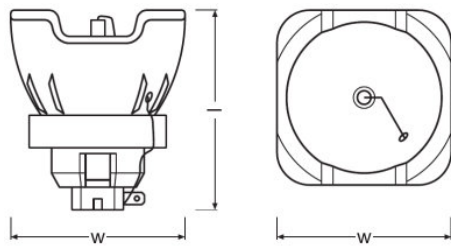

#### Dimensions & weight

---

Diameter	60.0 mm
Length	67.0 mm
Arc length	1.3 mm