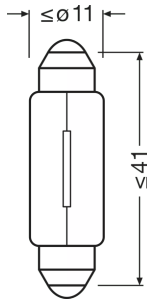

Electrical Data

Power input	5 W
Nominal voltage	12.0 V
Nominal wattage	5 W
Test voltage	13.5 V
Power input tolerance	±10 %

Photometric Data

Nominal luminous flux	45 lm
Luminous flux tolerance	±20 %

Physical Attributes & Dimensions

Diameter	11.0 mm
Product weight	3.02 g
Length	41.0 mm
Lamp base	SV8.5-8

Lifetime Data

Lifespan B3	1000 hr
Lifespan Tc	2000 hr

Product datasheet

Capabilities

Technology	AUX
------------	-----

Certificates & standards

Country specific information

Product code	METEL code	SEG-No.	STK-Number	UK Org
4050300891439	OSRA6413	-	-	-

Logistical Data

Product code	Product description	Packaging unit (Pieces/Unit)	Dimensions (length x width x height)	Volume	Gross weight
4050300891439	ORIGINAL FESTOON 6413	Unpacked 1	- x - x -		
4008321093752	ORIGINAL FESTOON 6413	Shipping carton box 50	273 mm x 145 mm x 65 mm	2.57 dm ³	311.00 g